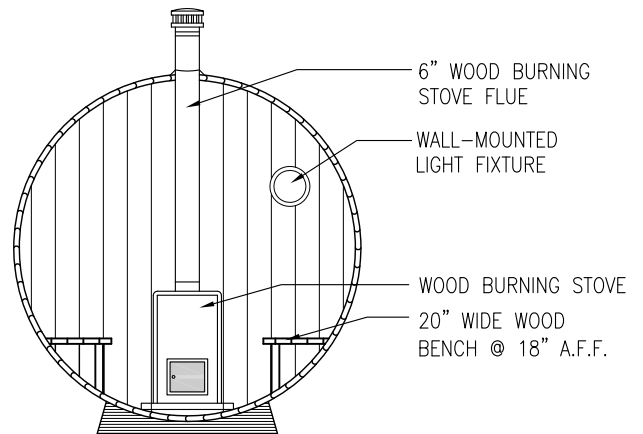

PLAN VIEW

SCALE: 1/4" = 1'-0"

FRONT ELEVATION VIEW

SCALE: 1/4" = 1'-0"

SECTION VIEW

SCALE: 1/4" = 1'-0"

NOTES:

1. THESE 7' DIAMETER BARRE SAUNAS ARE ALSO AVAILABLE IN 6', 7' AND 8' DEPTHS (WITHOUT CHANGEROOMS).
2. DOORS ARE AVAILABLE IN SOLID WOOD WITH A 10"x48" WINDOW OR A FULL GLASS UNIT c/w CEDAR FRAME.

SaunaKits.com
2475 McDougall Street
Windsor, Ontario

12' BARREL SAUNA

DWN. BY:	J.F.	FILE:
DATE:	FEB. 06, 2008	SHEET NO.:
JOB NUMBER:	BARREL	SKM-01