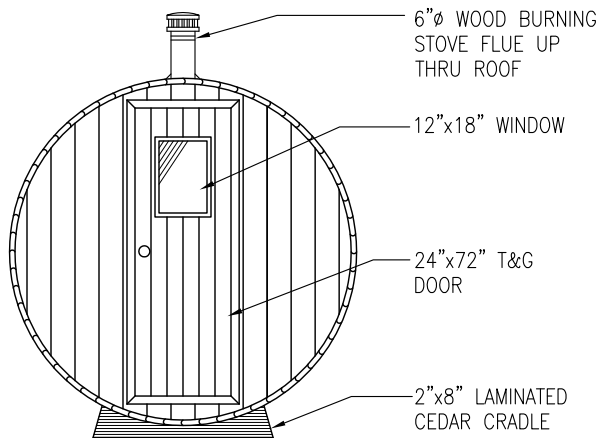

PLAN VIEW

SCALE: 1/4" = 1'-0"

FRONT ELEVATION VIEW

SCALE: 1/4" = 1'-0"

SECTION VIEW

SCALE: 1/4" = 1'-0"

NOTES:

1. THESE 7' DIAMETER BARRE SAUNAS ARE ALSO AVAILABLE IN 6', 7' AND 8' DEPTHS (WITHOUT CHANGEROOMS).
2. DOORS ARE AVAILABLE IN SOLID WOOD WITH A 10"x48" WINDOW OR A FULL GLASS UNIT c/w CEDAR FRAME.

SaunaKits.com
2475 McDougall Street
Windsor, Ontario

12' BARREL SAUNA

DWN. BY:	J.F.	FILE:
DATE:	FEB. 06, 2008	SHEET NO.:
JOB NUMBER:	BARREL	SKM-01